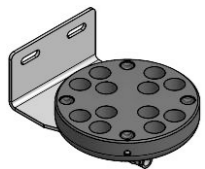

Fixing bracket with plug-in connector Ø8 90°
Order number: 10100565
Sketch number: AZ300020

Fixing bracket with connector G1/4
Order number: 10100581
Sketch number: AZ300018

Membrane sticker
Order number: 10100887
Sketch number: AZ300049

Adapters

4x adapter with plug connector straight
Order number: 10100806
Sketch number: Az300023

Sealant
Order number: 10100993

Magnetic-Cap
Order number: 10100765
Sketch number: Az300050

4x adapter with plug connector 90°
Order number: 10100810
Sketch number: Az300024

2x adapter with direct connector G1/4
Order number: 10100956
Sketch number: AZ300053

4x adapter with direct connector G1/4
Order number: 10100824
Sketch number: AZ300025

4x adapter with direct connector G1/4
Order number: 10100948
Sketch number: AZ300054