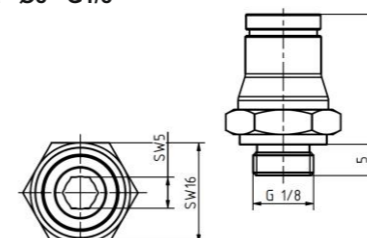

Thread adapter G1/4 - M12x1
Order number: 10100277
Sketch number: AZ300044

Lubricating nipple G1/4
Order number: 10100499
Sketch number: AZ300026

Lubricating nipple G1/4 with plug-in connector Ø8
Order number: 10100674
Sketch number: AZ300027

Thread extension G1/4 13mm
Order number: 10100468
Sketch number: AZ300045

Thread extension G1/4 27mm
Order number: 10100470
Sketch number: AZ300046

Thread extension G1/4 50mm
Order number: 10100471
Sketch number: AZ300047

Plug-in connector 90° - Ø8 - G1/8
Order number: 10100299
Sketch number: AZ300028

Plug-in connector 90° - Ø8 - G1/4
Order number: 10100301
Sketch number: AZ300029

Plug-in connector straight - Ø8 - G1/8
Order number: 10100304
Sketch number: AZ300030