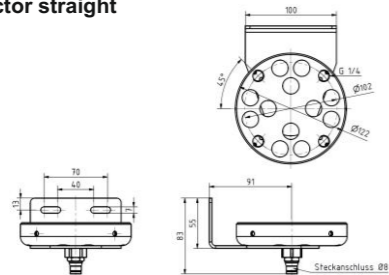

Fixing bracket with plug-in connector Ø8 90°
Order number: 10100565
Sketch number: AZ300020

Fixing bracket with connector G1/4
Order number: 10100581
Sketch number: AZ300018

Membrane sticker
Order number: 10100887
Sketch number: AZ300049

Adapters

4x adapter with plug connector straight
Order number: 10100806
Sketch number: Az300023

Sealant
Order number: 10100993

Magnetic-Cap
Order number: 10100765
Sketch number: Az300050

4x adapter with plug connector 90°
Order number: 10100810
Sketch number: Az300024