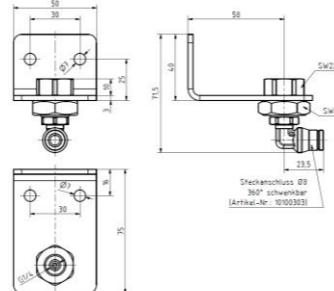

BEKAONE

Single point lubricator BEKAONE without filling
Order number: 2087 0001

Single point lubricator BEKAONE with EP-2 filling
Order number: 2087 0002

Other fillings on demand!

Brackets + accessories

Fixing bracket with plug-in connector Ø8 straight
Order number: 10100564
Sketch number: AZ300019

Fixing bracket with plug-in connector Ø8 90°
Order number: 10100565
Sketch number: AZ300020

Fixing bracket with connector G1/4
Order number: 10100581
Sketch number: AZ300018

Membrane sticker
Order number: 10100887
Sketch number: AZ300049

Adapters

4x adapter with plug connector straight
Order number: 10100806
Sketch number: Az300023

Sealant
Order number: 10100993

Magnetic-Cap
Order number: 10100765
Sketch number: Az300050

4x adapter with plug connector 90°
Order number: 10100810
Sketch number: Az300024

Plug-in connector 90° - Ø8 - G1/8
Order number: 10100299
Sketch number: AZ300028

Plug-in connector 90° - Ø8 - G1/4
Order number: 10100301
Sketch number: AZ300029

Plug-in connector straight - Ø8 - G1/8
Order number: 10100304
Sketch number: AZ300030