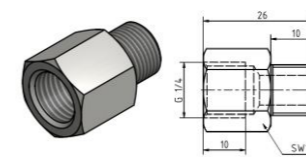

Thread adapter G1/4 - G1/8
Order number: 10100305
Sketch number: AZ300035

Thread adapter G1/4 - G3/8
Order number: 10100306
Sketch number: AZ300036

Thread adapter G1/4 - G1/2
Order number: 10100307
Sketch number: AZ300037

Thread adapter G1/4 - G3/4
Order number: 10100308
Sketch number: AZ300038

Thread adapter G1/4 - M8
Order number: 10100270
Sketch number: AZ300039

Thread adapter G1/4 - M8x1
Order number: 10100271
Sketch number: AZ300040

Thread adapter G1/4 - M10
Order number: 10100272
Sketch number: AZ300041

Thread adapter G1/4 - M10x1
Order number: 10100275
Sketch number: AZ300042

Thread adapter G1/4 - M12
Order number: 10100276
Sketch number: AZ300043

Thread adapter G1/4 - M12x1
Order number: 10100277
Sketch number: AZ300044

Lubricating nipple G1/4
Order number: 10100499
Sketch number: AZ300026

Lubricating nipple G1/4 with plug-in connector Ø8
Order number: 10100674
Sketch number: AZ300027