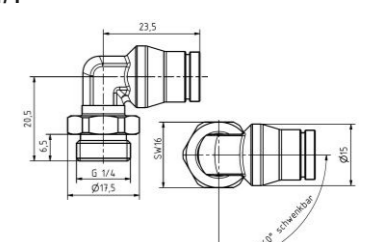

Thread adapter G1/4 - M12x1
Order number: 10100277
Sketch number: AZ300044

Lubricating nipple G1/4
Order number: 10100499
Sketch number: AZ300026

Lubricating nipple G1/4 with plug-in connector Ø8
Order number: 10100674
Sketch number: AZ300027

Thread extension G1/4 13mm
Order number: 10100468
Sketch number: AZ300045

Thread extension G1/4 27mm
Order number: 10100470
Sketch number: AZ300046

Thread extension G1/4 50mm
Order number: 10100471
Sketch number: AZ300047

Plug-in connector 90° - Ø8 - G1/8
Order number: 10100299
Sketch number: AZ300028

Plug-in connector 90° - Ø8 - G1/4
Order number: 10100301
Sketch number: AZ300029

Plug-in connector straight - Ø8 - G1/8
Order number: 10100304
Sketch number: AZ300030

Plug-in connector straight - Ø8 - G1/4
Order number: 10100303
Sketch number: AZ300031

Adapters + lubricating nipples

Extensions

Plug connections