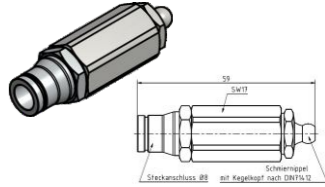

Thread adapter G1/4 - G3/4
Order number: 10100308
Sketch number: AZ300038

Thread adapter G1/4 - M8
Order number: 10100270
Sketch number: AZ300039

Thread adapter G1/4 - M8x1
Order number: 10100271
Sketch number: AZ300040

Thread adapter G1/4 - M10
Order number: 10100272
Sketch number: AZ300041

Thread adapter G1/4 - M10x1
Order number: 10100275
Sketch number: AZ300042

Thread adapter G1/4 - M12
Order number: 10100276
Sketch number: AZ300043

Thread adapter G1/4 - M12x1
Order number: 10100277
Sketch number: AZ300044

Lubricating nipple G1/4
Order number: 10100499
Sketch number: AZ300026

Lubricating nipple G1/4 with plug-in connector Ø8
Order number: 10100674
Sketch number: AZ300027