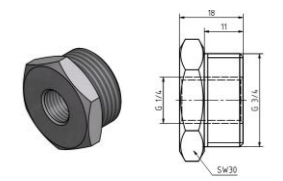

2x adapter with direct connector G1/4
Order number: 10100956
Sketch number: AZ300053

4x adapter with direct connector G1/4
Order number: 10100824
Sketch number: AZ300025

4x adapter with direct connector G1/4
Order number: 10100948
Sketch number: AZ300054

Thread adapter G1/4 - G1/8
Order number: 10100305
Sketch number: AZ300035

Thread adapter G1/4 - G3/8
Order number: 10100306
Sketch number: AZ300036

Thread adapter G1/4 - G1/2
Order number: 10100307
Sketch number: AZ300037

Thread adapter G1/4 - G3/4
Order number: 10100308
Sketch number: AZ300038

Thread adapter G1/4 - M8
Order number: 10100270
Sketch number: AZ300039

Thread adapter G1/4 - M8x1
Order number: 10100271
Sketch number: AZ300040