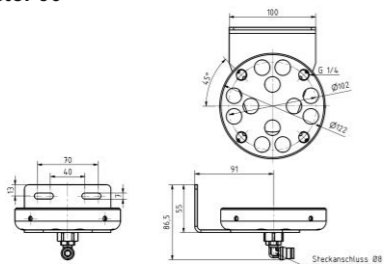

Fixing bracket with plug-in connector Ø8 90°
Order number: 10100565
Sketch number: AZ300020

Fixing bracket with connector G1/4
Order number: 10100581
Sketch number: AZ300018

Membrane sticker
Order number: 10100887
Sketch number: AZ300049

Adapters

4x adapter with plug connector straight
Order number: 10100806
Sketch number: Az300023

Sealant
Order number: 10100993

Magnetic-Cap
Order number: 10100765
Sketch number: Az300050

4x adapter with plug connector 90°
Order number: 10100810
Sketch number: Az300024

2x adapter with direct connector G1/4
Order number: 10100956
Sketch number: AZ300053

4x adapter with direct connector G1/4
Order number: 10100824
Sketch number: AZ300025

4x adapter with direct connector G1/4
Order number: 10100948
Sketch number: AZ300054

Thread adapter G1/4 - G1/8
Order number: 10100305
Sketch number: AZ300035

Thread adapter G1/4 - G3/8
Order number: 10100306
Sketch number: AZ300036

Thread adapter G1/4 - G1/2
Order number: 10100307
Sketch number: AZ300037