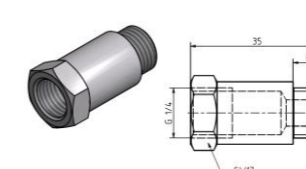

Thread adapter G1/4 - M10
Order number: 10100272
Sketch number: AZ300041

Thread adapter G1/4 - M10x1
Order number: 10100275
Sketch number: AZ300042

Thread adapter G1/4 - M12
Order number: 10100276
Sketch number: AZ300043

Thread adapter G1/4 - M12x1
Order number: 10100277
Sketch number: AZ300044

Lubricating nipple G1/4
Order number: 10100499
Sketch number: AZ300026

Lubricating nipple G1/4 with plug-in connector Ø8
Order number: 10100674
Sketch number: AZ300027

Thread extension G1/4 13mm
Order number: 10100468
Sketch number: AZ300045

Thread extension G1/4 27mm
Order number: 10100470
Sketch number: AZ300046

Thread extension G1/4 50mm
Order number: 10100471
Sketch number: AZ300047

Plug-in connector 90° - Ø8 - G1/8
Order number: 10100299
Sketch number: AZ300028

Plug-in connector 90° - Ø8 - G1/4
Order number: 10100301
Sketch number: AZ300029

Plug-in connector straight - Ø8 - G1/8
Order number: 10100304
Sketch number: AZ300030