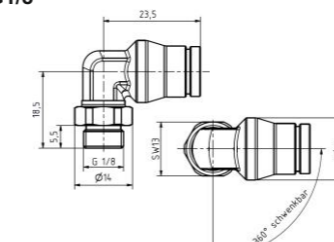

Thread adapter G1/4 - M12x1
Order number: 10100277
Sketch number: AZ300044

Lubricating nipple G1/4
Order number: 10100499
Sketch number: AZ300026

Lubricating nipple G1/4 with plug-in connector Ø8
Order number: 10100674
Sketch number: AZ300027

Thread extension G1/4 13mm
Order number: 10100468
Sketch number: AZ300045

Thread extension G1/4 27mm
Order number: 10100470
Sketch number: AZ300046

Thread extension G1/4 50mm
Order number: 10100471
Sketch number: AZ300047

Plug-in connector 90° - Ø8 - G1/8
Order number: 10100299
Sketch number: AZ300028

Plug-in connector 90° - Ø8 - G1/4
Order number: 10100301
Sketch number: AZ300029

Plug-in connector straight - Ø8 - G1/8
Order number: 10100304
Sketch number: AZ300030

Plug-in connector straight - Ø8 - G1/4
Order number: 10100303
Sketch number: AZ300031

Adapters + lubricating nipples

Extensions

Plug connections