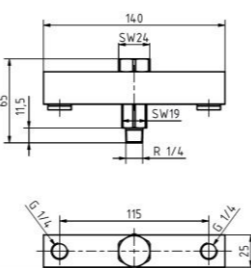

Adapters

4x adapter with plug connector straight
Order number: 10100806
Sketch number: Az300023

Sealant
Order number: 10100993

Magnetic-Cap
Order number: 10100765
Sketch number: Az300050

4x adapter with plug connector 90°
Order number: 10100810
Sketch number: Az300024

2x adapter with direct connector G1/4
Order number: 10100956
Sketch number: AZ300053

4x adapter with direct connector G1/4
Order number: 10100824
Sketch number: AZ300025

4x adapter with direct connector G1/4
Order number: 10100948
Sketch number: AZ300054