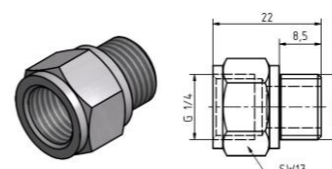

Thread adapter G1/4 - M10
Order number: 10100272
Sketch number: AZ300041

Thread adapter G1/4 - M10x1
Order number: 10100275
Sketch number: AZ300042

Thread adapter G1/4 - M12
Order number: 10100276
Sketch number: AZ300043

Thread adapter G1/4 - M12x1
Order number: 10100277
Sketch number: AZ300044

Lubricating nipple G1/4
Order number: 10100499
Sketch number: AZ300026

Lubricating nipple G1/4 with plug-in connector Ø8
Order number: 10100674
Sketch number: AZ300027

Thread extension G1/4 13mm
Order number: 10100468
Sketch number: AZ300045

Thread extension G1/4 27mm
Order number: 10100470
Sketch number: AZ300046

Thread extension G1/4 50mm
Order number: 10100471
Sketch number: AZ300047

Plug-in connector 90° - Ø8 - G1/8
Order number: 10100299
Sketch number: AZ300028

Plug-in connector 90° - Ø8 - G1/4
Order number: 10100301
Sketch number: AZ300029

Plug-in connector straight - Ø8 - G1/8
Order number: 10100304
Sketch number: AZ300030