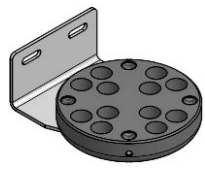

BEKAONE

Single point lubricator BEKAONE without filling
Order number: 2087 0001

Single point lubricator BEKAONE with EP-2 filling
Order number: 2087 0002

Other fillings on demand!

Brackets + accessories

Fixing bracket with plug-in connector Ø8 straight
Order number: 10100564
Sketch number: AZ300019

Fixing bracket with plug-in connector Ø8 90°
Order number: 10100565
Sketch number: AZ300020

Fixing bracket with connector G1/4
Order number: 10100581
Sketch number: AZ300018

Membrane sticker
Order number: 10100887
Sketch number: AZ300049

Adapters

4x adapter with plug connector straight
Order number: 10100806
Sketch number: Az300023

Sealant
Order number: 10100993

Magnetic-Cap
Order number: 10100765
Sketch number: Az300050

4x adapter with plug connector 90°
Order number: 10100810
Sketch number: Az300024

2x adapter with direct connector G1/4
Order number: 10100956
Sketch number: AZ300053

4x adapter with direct connector G1/4
Order number: 10100824
Sketch number: AZ300025

4x adapter with direct connector G1/4
Order number: 10100948
Sketch number: AZ300054