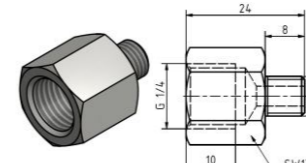

2x adapter with direct connector G1/4
Order number: 10100956
Sketch number: AZ300053

4x adapter with direct connector G1/4
Order number: 10100824
Sketch number: AZ300025

4x adapter with direct connector G1/4
Order number: 10100948
Sketch number: AZ300054

Thread adapter G1/4 - G1/8
Order number: 10100305
Sketch number: AZ300035

Thread adapter G1/4 - G3/8
Order number: 10100306
Sketch number: AZ300036

Thread adapter G1/4 - G1/2
Order number: 10100307
Sketch number: AZ300037

Thread adapter G1/4 - G3/4
Order number: 10100308
Sketch number: AZ300038

Thread adapter G1/4 - M8
Order number: 10100270
Sketch number: AZ300039

Thread adapter G1/4 - M8x1
Order number: 10100271
Sketch number: AZ300040