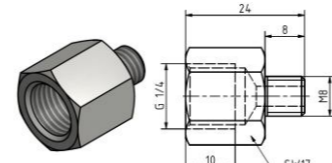

2x adapter with direct connector G1/4
Order number: 10100956
Sketch number: AZ300053

4x adapter with direct connector G1/4
Order number: 10100824
Sketch number: AZ300025

4x adapter with direct connector G1/4
Order number: 10100948
Sketch number: AZ300054

Thread adapter G1/4 - G1/8
Order number: 10100305
Sketch number: AZ300035

Thread adapter G1/4 - G3/8
Order number: 10100306
Sketch number: AZ300036

Thread adapter G1/4 - G1/2
Order number: 10100307
Sketch number: AZ300037

Thread adapter G1/4 - G3/4
Order number: 10100308
Sketch number: AZ300038

Thread adapter G1/4 - M8
Order number: 10100270
Sketch number: AZ300039

Thread adapter G1/4 - M8x1
Order number: 10100271
Sketch number: AZ300040