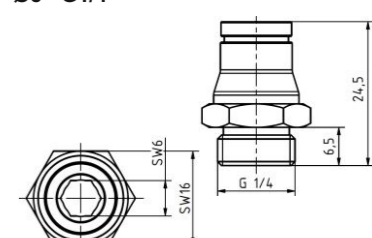

Thread extension G1/4 13mm
Order number: 10100468
Sketch number: AZ300045

Thread extension G1/4 27mm
Order number: 10100470
Sketch number: AZ300046

Thread extension G1/4 50mm
Order number: 10100471
Sketch number: AZ300047

Plug-in connector 90° - Ø8 - G1/8
Order number: 10100299
Sketch number: AZ300028

Plug-in connector 90° - Ø8 - G1/4
Order number: 10100301
Sketch number: AZ300029

Plug-in connector straight - Ø8 - G1/8
Order number: 10100304
Sketch number: AZ300030

Plug-in connector straight - Ø8 - G1/4
Order number: 10100303
Sketch number: AZ300031

Adapters + lubricating nipples

Extensions

Plug connections