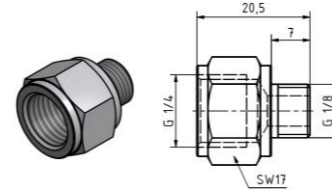

Adapters

4x adapter with plug connector straight
Order number: 10100806
Sketch number: Az300023

Sealant
Order number: 10100993

Magnetic-Cap
Order number: 10100765
Sketch number: Az300050

4x adapter with plug connector 90°
Order number: 10100810
Sketch number: Az300024

2x adapter with direct connector G1/4
Order number: 10100956
Sketch number: AZ300053

4x adapter with direct connector G1/4
Order number: 10100824
Sketch number: AZ300025

4x adapter with direct connector G1/4
Order number: 10100948
Sketch number: AZ300054

Thread adapter G1/4 - G1/8
Order number: 10100305
Sketch number: AZ300035

Thread adapter G1/4 - G3/8
Order number: 10100306
Sketch number: AZ300036

Thread adapter G1/4 - G1/2
Order number: 10100307
Sketch number: AZ300037