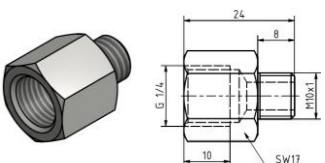

Thread adapter G1/4 - G1/8
Order number: 10100305
Sketch number: AZ300035

Thread adapter G1/4 - G3/8
Order number: 10100306
Sketch number: AZ300036

Thread adapter G1/4 - G1/2
Order number: 10100307
Sketch number: AZ300037

Thread adapter G1/4 - G3/4
Order number: 10100308
Sketch number: AZ300038

Thread adapter G1/4 - M8
Order number: 10100270
Sketch number: AZ300039

Thread adapter G1/4 - M8x1
Order number: 10100271
Sketch number: AZ300040

Thread adapter G1/4 - M10
Order number: 10100272
Sketch number: AZ300041

Thread adapter G1/4 - M10x1
Order number: 10100275
Sketch number: AZ300042

Thread adapter G1/4 - M12
Order number: 10100276
Sketch number: AZ300043