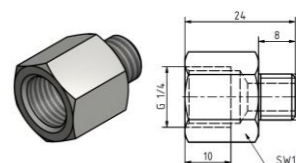

Thread adapter G1/4 - G1/8
Order number: 10100305
Sketch number: AZ300035

Thread adapter G1/4 - G3/8
Order number: 10100306
Sketch number: AZ300036

Thread adapter G1/4 - G1/2
Order number: 10100307
Sketch number: AZ300037

Thread adapter G1/4 - G3/4
Order number: 10100308
Sketch number: AZ300038

Thread adapter G1/4 - M8
Order number: 10100270
Sketch number: AZ300039

Thread adapter G1/4 - M8x1
Order number: 10100271
Sketch number: AZ300040

Thread adapter G1/4 - M10
Order number: 10100272
Sketch number: AZ300041

Thread adapter G1/4 - M10x1
Order number: 10100275
Sketch number: AZ300042

Thread adapter G1/4 - M12
Order number: 10100276
Sketch number: AZ300043