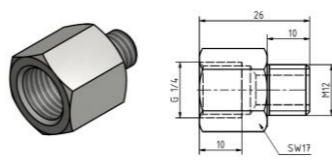

Thread adapter G1/4 - G1/8
Order number: 10100305
Sketch number: AZ300035

Thread adapter G1/4 - G3/8
Order number: 10100306
Sketch number: AZ300036

Thread adapter G1/4 - G1/2
Order number: 10100307
Sketch number: AZ300037

Thread adapter G1/4 - G3/4
Order number: 10100308
Sketch number: AZ300038

Thread adapter G1/4 - M8
Order number: 10100270
Sketch number: AZ300039

Thread adapter G1/4 - M8x1
Order number: 10100271
Sketch number: AZ300040

Thread adapter G1/4 - M10
Order number: 10100272
Sketch number: AZ300041

Thread adapter G1/4 - M10x1
Order number: 10100275
Sketch number: AZ300042

Thread adapter G1/4 - M12
Order number: 10100276
Sketch number: AZ300043