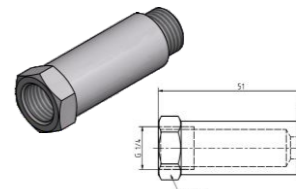

Thread adapter G1/4 - M10
Order number: 10100272
Sketch number: AZ300041

Thread adapter G1/4 - M10x1
Order number: 10100275
Sketch number: AZ300042

Thread adapter G1/4 - M12
Order number: 10100276
Sketch number: AZ300043

Thread adapter G1/4 - M12x1
Order number: 10100277
Sketch number: AZ300044

Lubricating nipple G1/4
Order number: 10100499
Sketch number: AZ300026

Lubricating nipple G1/4 with plug-in connector Ø8
Order number: 10100674
Sketch number: AZ300027

Thread extension G1/4 13mm
Order number: 10100468
Sketch number: AZ300045

Thread extension G1/4 27mm
Order number: 10100470
Sketch number: AZ300046

Thread extension G1/4 50mm
Order number: 10100471
Sketch number: AZ300047

Plug-in connector 90° - Ø8 - G1/8
Order number: 10100299
Sketch number: AZ300028

Plug-in connector 90° - Ø8 - G1/4
Order number: 10100301
Sketch number: AZ300029

Plug-in connector straight - Ø8 - G1/8
Order number: 10100304
Sketch number: AZ300030