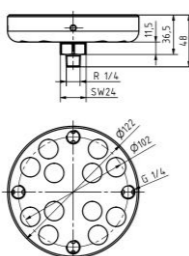

Fixing bracket with plug-in connector Ø8 90°
Order number: 10100565
Sketch number: AZ300020

Fixing bracket with connector G1/4
Order number: 10100581
Sketch number: AZ300018

Membrane sticker
Order number: 10100887
Sketch number: AZ300049

Adapters

4x adapter with plug connector straight
Order number: 10100806
Sketch number: Az300023

Sealant
Order number: 10100993

Magnetic-Cap
Order number: 10100765
Sketch number: Az300050

4x adapter with plug connector 90°
Order number: 10100810
Sketch number: Az300024

2x adapter with direct connector G1/4
Order number: 10100956
Sketch number: AZ300053

4x adapter with direct connector G1/4
Order number: 10100824
Sketch number: AZ300025

4x adapter with direct connector G1/4
Order number: 10100948
Sketch number: AZ300054

Thread adapter G1/4 - G1/8
Order number: 10100305
Sketch number: AZ300035

Thread adapter G1/4 - G3/8
Order number: 10100306
Sketch number: AZ300036

Thread adapter G1/4 - G1/2
Order number: 10100307
Sketch number: AZ300037