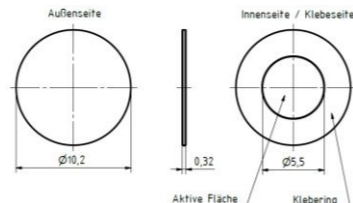

BEKAONE

Single point lubricator BEKAONE without filling
Order number: 2087 0001

Single point lubricator BEKAONE with EP-2 filling
Order number: 2087 0002

Other fillings on demand!

Brackets + accessories

Fixing bracket with plug-in connector Ø8 straight
Order number: 10100564
Sketch number: AZ300019

Fixing bracket with plug-in connector Ø8 90°
Order number: 10100565
Sketch number: AZ300020

Fixing bracket with connector G1/4
Order number: 10100581
Sketch number: AZ300018

Membrane sticker
Order number: 10100887
Sketch number: AZ300049

Adapters

4x adapter with plug connector straight
Order number: 10100806
Sketch number: Az300023

Sealant
Order number: 10100993

Magnetic-Cap
Order number: 10100765
Sketch number: Az300050

4x adapter with plug connector 90°
Order number: 10100810
Sketch number: Az300024

2x adapter with direct connector G1/4
Order number: 10100956
Sketch number: AZ300053

4x adapter with direct connector G1/4
Order number: 10100824
Sketch number: AZ300025

4x adapter with direct connector G1/4
Order number: 10100948
Sketch number: AZ300054

Thread adapter G1/4 - G1/8
Order number: 10100305
Sketch number: AZ300035

Thread adapter G1/4 - G3/8
Order number: 10100306
Sketch number: AZ300036

Thread adapter G1/4 - G1/2
Order number: 10100307
Sketch number: AZ300037

Thread adapter G1/4 - G3/4
Order number: 10100308
Sketch number: AZ300038

Thread adapter G1/4 - M8
Order number: 10100270
Sketch number: AZ300039

Thread adapter G1/4 - M8x1
Order number: 10100271
Sketch number: AZ300040

Thread adapter G1/4 - M10
Order number: 10100272
Sketch number: AZ300041

Thread adapter G1/4 - M10x1
Order number: 10100275
Sketch number: AZ300042

Thread adapter G1/4 - M12
Order number: 10100276
Sketch number: AZ300043