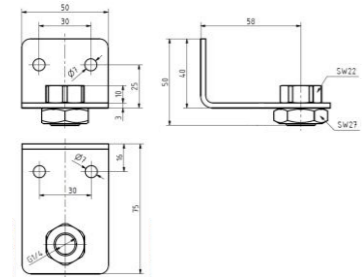

BEKAONE

Single point lubricator BEKAONE without filling
Order number: 2087 0001

Single point lubricator BEKAONE with EP-2 filling
Order number: 2087 0002

Other fillings on demand!

Brackets + accessories

Fixing bracket with plug-in connector Ø8 straight
Order number: 10100564
Sketch number: AZ300019

Fixing bracket with plug-in connector Ø8 90°
Order number: 10100565
Sketch number: AZ300020

Fixing bracket with connector G1/4
Order number: 10100581
Sketch number: AZ300018

Membrane sticker
Order number: 10100887
Sketch number: AZ300049

Adapters

4x adapter with plug connector straight
Order number: 10100806
Sketch number: Az300023

Sealant
Order number: 10100993

Magnetic-Cap
Order number: 10100765
Sketch number: Az300050

4x adapter with plug connector 90°
Order number: 10100810
Sketch number: Az300024

Plug-in connector 90° - Ø8 - G1/8
Order number: 10100299
Sketch number: AZ300028

Plug-in connector 90° - Ø8 - G1/4
Order number: 10100301
Sketch number: AZ300029

Plug-in connector straight - Ø8 - G1/8
Order number: 10100304
Sketch number: AZ300030