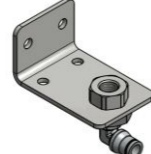

BEKAONE

Single point lubricator BEKAONE without filling
Order number: 2087 0001

Single point lubricator BEKAONE with EP-2 filling
Order number: 2087 0002

Other fillings on demand!

Brackets + accessories

Fixing bracket with plug-in connector Ø8 straight
Order number: 10100564
Sketch number: AZ300019

Fixing bracket with plug-in connector Ø8 90°
Order number: 10100565
Sketch number: AZ300020

Fixing bracket with connector G1/4
Order number: 10100581
Sketch number: AZ300018

Membrane sticker
Order number: 10100887
Sketch number: AZ300049

Adapters

4x adapter with plug connector straight
Order number: 10100806
Sketch number: Az300023

Sealant
Order number: 10100993

Magnetic-Cap
Order number: 10100765
Sketch number: Az300050

4x adapter with plug connector 90°
Order number: 10100810
Sketch number: Az300024