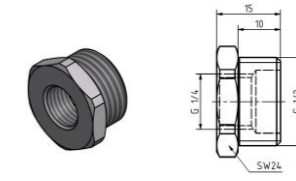

Fixing bracket with plug-in connector Ø8 90°
Order number: 10100565
Sketch number: AZ300020

Fixing bracket with connector G1/4
Order number: 10100581
Sketch number: AZ300018

Membrane sticker
Order number: 10100887
Sketch number: AZ300049

Adapters

4x adapter with plug connector straight
Order number: 10100806
Sketch number: Az300023

Sealant
Order number: 10100993

Magnetic-Cap
Order number: 10100765
Sketch number: Az300050

4x adapter with plug connector 90°
Order number: 10100810
Sketch number: Az300024

2x adapter with direct connector G1/4
Order number: 10100956
Sketch number: AZ300053

4x adapter with direct connector G1/4
Order number: 10100824
Sketch number: AZ300025

4x adapter with direct connector G1/4
Order number: 10100948
Sketch number: AZ300054

Thread adapter G1/4 - G1/8
Order number: 10100305
Sketch number: AZ300035

Thread adapter G1/4 - G3/8
Order number: 10100306
Sketch number: AZ300036

Thread adapter G1/4 - G1/2
Order number: 10100307
Sketch number: AZ300037