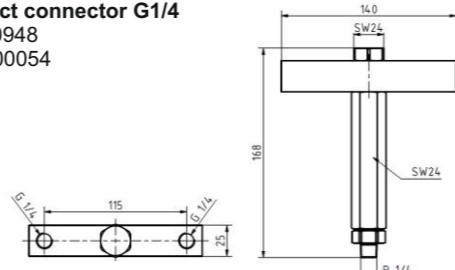

4x adapter with direct connector G1/4
Order number: 10100824
Sketch number: AZ300025

4x adapter with direct connector G1/4
Order number: 10100948
Sketch number: AZ300054