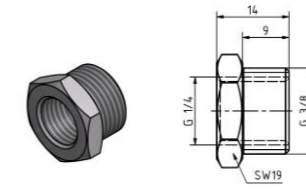

Adapters

4x adapter with plug connector straight
Order number: 10100806
Sketch number: Az300023

Sealant
Order number: 10100993

Magnetic-Cap
Order number: 10100765
Sketch number: Az300050

4x adapter with plug connector 90°
Order number: 10100810
Sketch number: Az300024

2x adapter with direct connector G1/4
Order number: 10100956
Sketch number: AZ300053

4x adapter with direct connector G1/4
Order number: 10100824
Sketch number: AZ300025

4x adapter with direct connector G1/4
Order number: 10100948
Sketch number: AZ300054

Thread adapter G1/4 - G1/8
Order number: 10100305
Sketch number: AZ300035

Thread adapter G1/4 - G3/8
Order number: 10100306
Sketch number: AZ300036

Thread adapter G1/4 - G1/2
Order number: 10100307
Sketch number: AZ300037