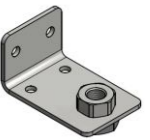

BEKAONE

Single point lubricator BEKAONE without filling
Order number: 2087 0001

Single point lubricator BEKAONE with EP-2 filling
Order number: 2087 0002

Other fillings on demand!

Brackets + accessories

Fixing bracket with plug-in connector Ø8 straight
Order number: 10100564
Sketch number: AZ300019

Fixing bracket with plug-in connector Ø8 90°
Order number: 10100565
Sketch number: AZ300020

Fixing bracket with connector G1/4
Order number: 10100581
Sketch number: AZ300018

Membrane sticker
Order number: 10100887
Sketch number: AZ300049

Adapters

4x adapter with plug connector straight
Order number: 10100806
Sketch number: Az300023

Sealant
Order number: 10100993

Magnetic-Cap
Order number: 10100765
Sketch number: Az300050

4x adapter with plug connector 90°
Order number: 10100810
Sketch number: Az300024