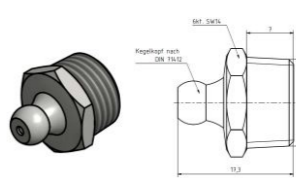

Thread adapter G1/4 - G3/4
Order number: 10100308
Sketch number: AZ300038

Thread adapter G1/4 - M8
Order number: 10100270
Sketch number: AZ300039

Thread adapter G1/4 - M8x1
Order number: 10100271
Sketch number: AZ300040

Thread adapter G1/4 - M10
Order number: 10100272
Sketch number: AZ300041

Thread adapter G1/4 - M10x1
Order number: 10100275
Sketch number: AZ300042

Thread adapter G1/4 - M12
Order number: 10100276
Sketch number: AZ300043

Thread adapter G1/4 - M12x1
Order number: 10100277
Sketch number: AZ300044

Lubricating nipple G1/4
Order number: 10100499
Sketch number: AZ300026

Lubricating nipple G1/4 with plug-in connector Ø8
Order number: 10100674
Sketch number: AZ300027