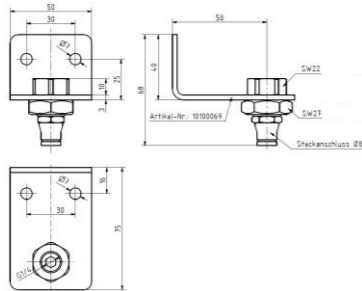

BEKAONE

Single point lubricator BEKAONE without filling
Order number: 2087 0001

Single point lubricator BEKAONE with EP-2 filling
Order number: 2087 0002

Other fillings on demand!

Brackets + accessories

Fixing bracket with plug-in connector Ø8 straight
Order number: 10100564
Sketch number: AZ300019

Fixing bracket with plug-in connector Ø8 90°
Order number: 10100565
Sketch number: AZ300020

Fixing bracket with connector G1/4
Order number: 10100581
Sketch number: AZ300018

Membrane sticker
Order number: 10100887
Sketch number: AZ300049

Adapters

4x adapter with plug connector straight
Order number: 10100806
Sketch number: Az300023

Sealant
Order number: 10100993

Magnetic-Cap
Order number: 10100765
Sketch number: Az300050

4x adapter with plug connector 90°
Order number: 10100810
Sketch number: Az300024

Plug-in connector 90° - Ø8 - G1/8
Order number: 10100299
Sketch number: AZ300028

Plug-in connector 90° - Ø8 - G1/4
Order number: 10100301
Sketch number: AZ300029

Plug-in connector straight - Ø8 - G1/8
Order number: 10100304
Sketch number: AZ300030